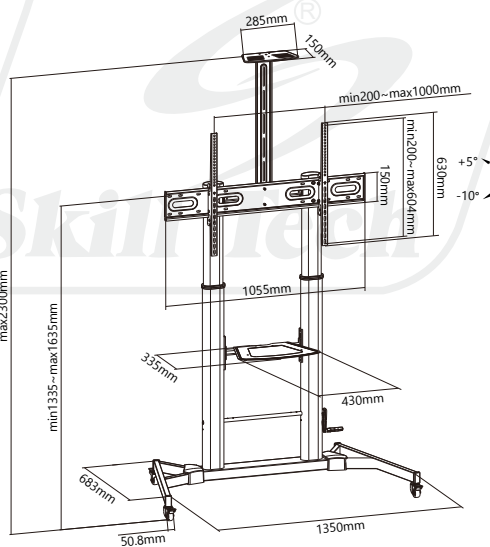

SH 777FS CR

TELESCOPIC HEIGHT ADJUSTABLE STEEL TV CART

with Crank Handle

Height & Angle
Adjustable for Perfect
Viewing Position

Screen Size
60"-100"

Weight Capacity
100kg/220lbs

Weight Capacity
5kg/11lbs

Tilt Range
+5° ~ -10°

VESA Compatible
200x200 300x300
400x200 400x400
600x400 800x400
800x600 1000x600

Easy Crank Handle
smooth and effortless TV height adjustment.

Equipment Shelf
quick assembly and adjustable height location.

Heavy-Duty Lock able Castors
provides solid yet rollable footing.